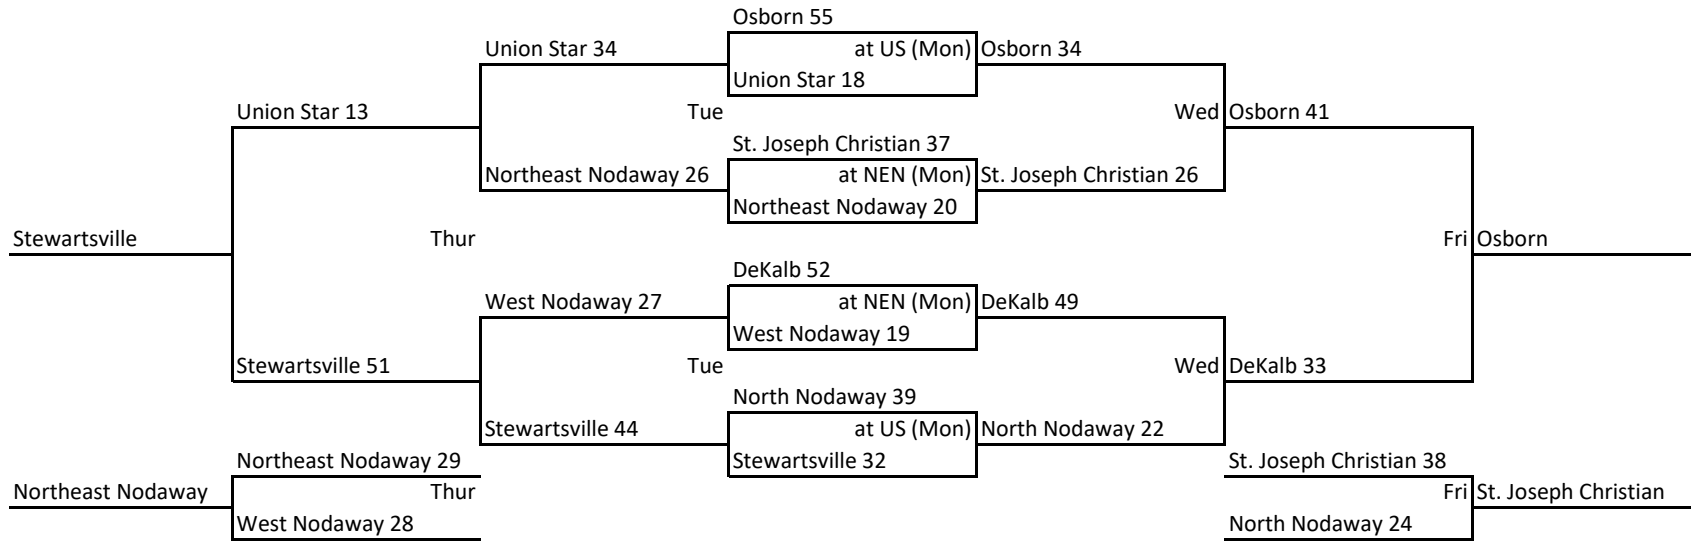

Platte Valley Invitational

Girls

Monday Games at Union Star and Northeast Nodaway
 Tuesday through Thursday Games at Northeast Nodaway
 Friday Games at Northwest Missouri State University in Maryville

Boys