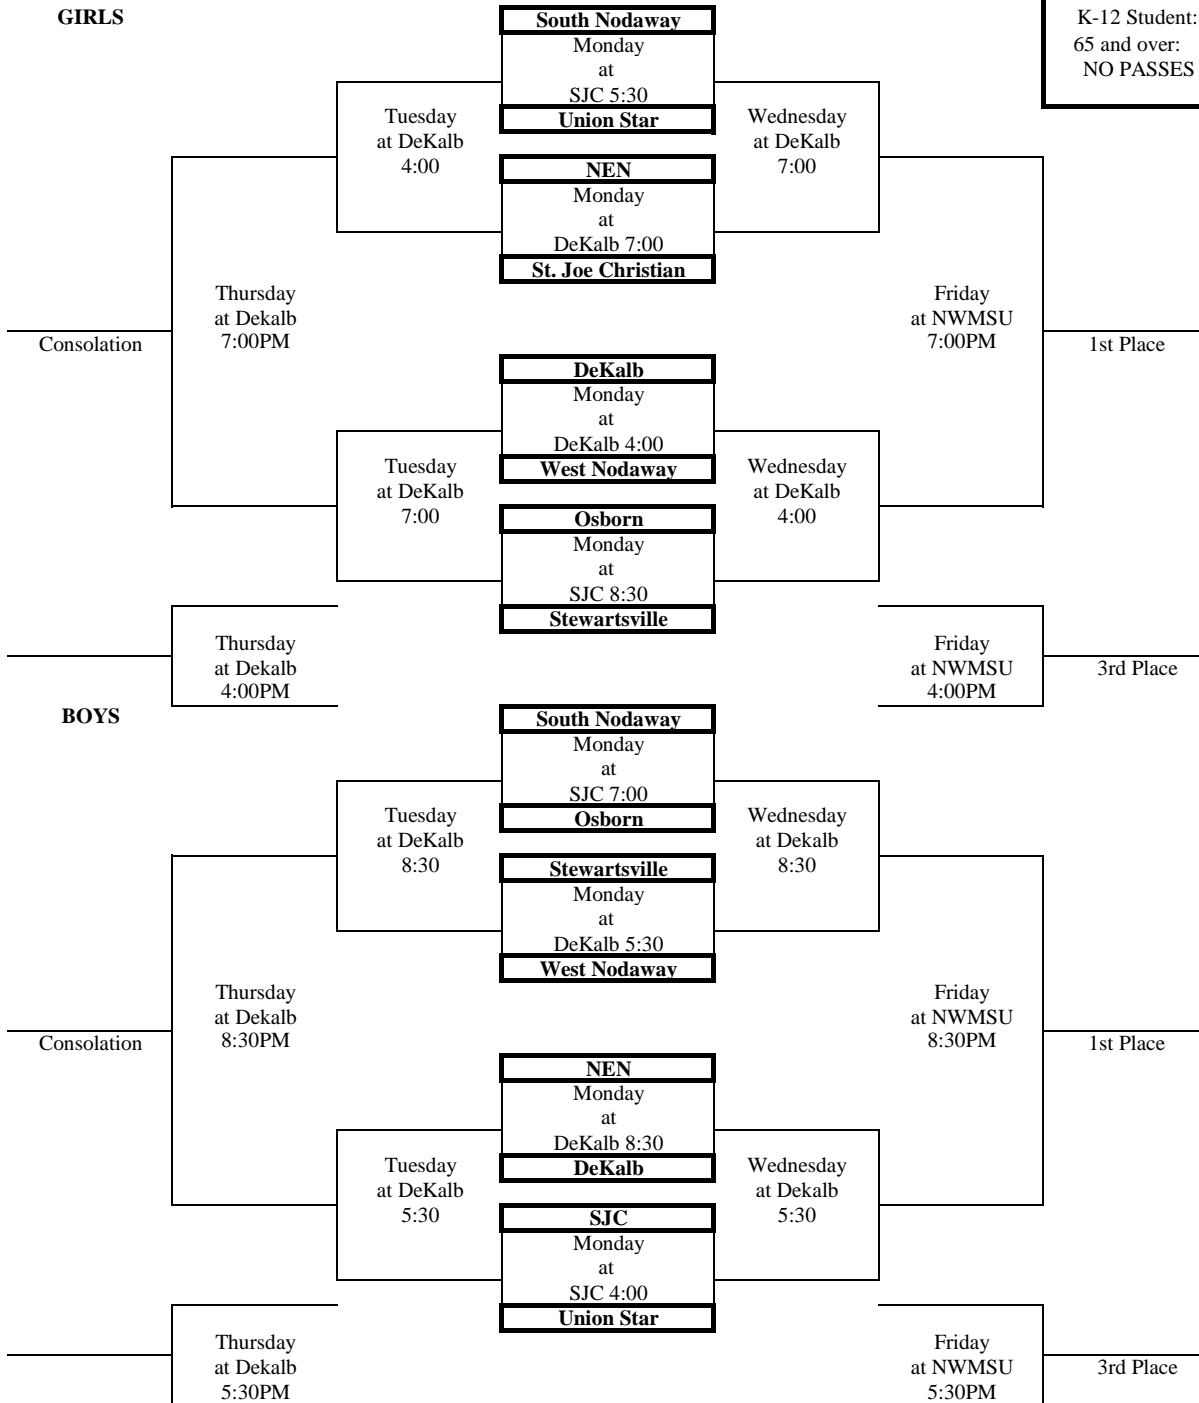

PLATTE VALLEY INVITATIONAL TOURNAMENT

Mondays Games will be played at DeKalb and St. Joseh Christian, Tuesday though Thursday games at DeKalb

Third Place and Finals Played at Bearcat Arena at NWMSU

Tournament Dates Nov 27-Dec. 1

GATE PRICES	
Adult:	\$4.00
K-12 Student:	\$3.00
65 and over:	FREE
NO PASSES ACCEPTED	

Games will start early each night, as much as 15 minutes ahead