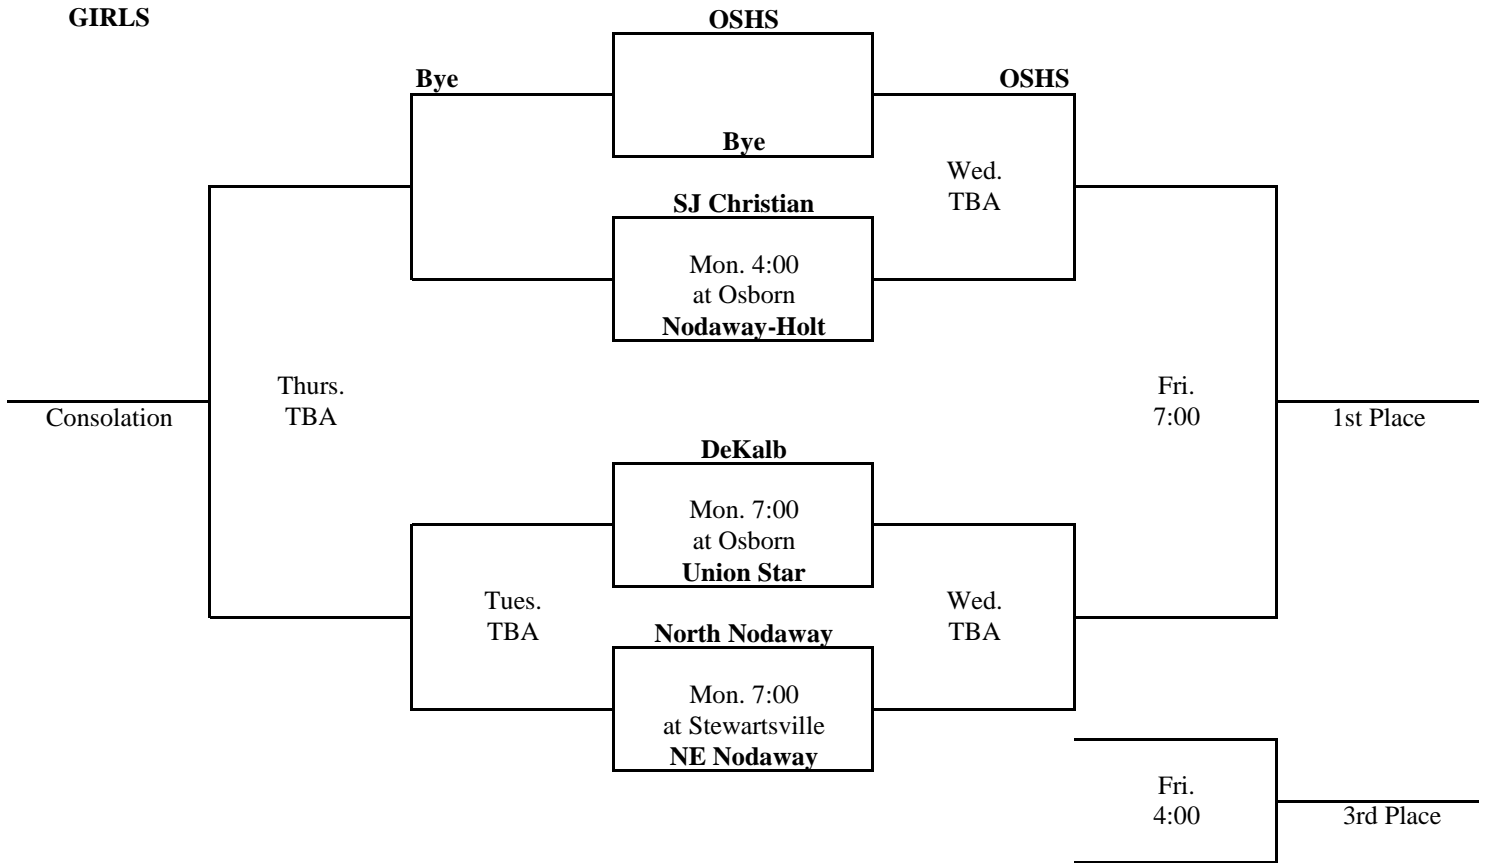

# Platte Valley Invitational Tournament

Monday games will be played in Stewartsville and Osborn, Tuesday through Friday games at Stewartsville

## GIRLS